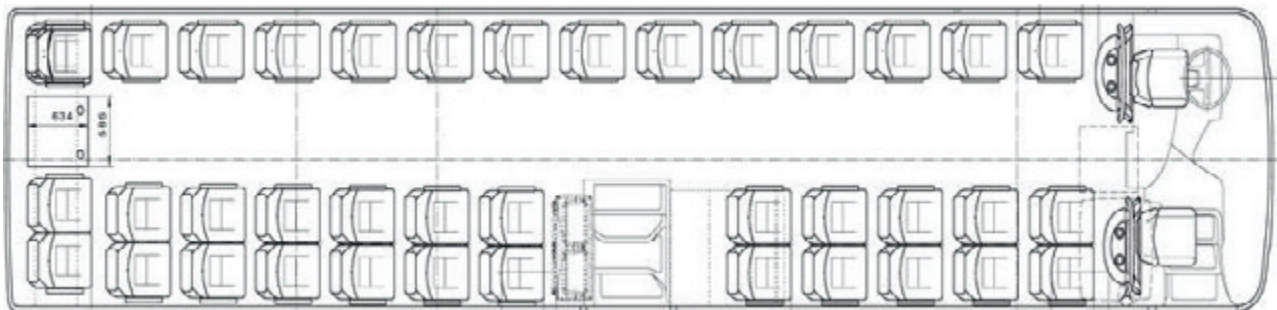

SILVERVISION
PREMIUM COACH SERVICE

34 Seater

Business Class 2 + 1

Spacious surroundings for your guests

This premium business vehicle features the widest possible seat spacing and a unique 2 + 1 seating.

34 luxury seats with a width of 55 cm in a unique 2 + 1 arrangement instead of the usual 2 + 2 seating. This arrangement offers new possibilities.

Modern entertainment electronics ensure a pleasant pastime.

Equipment

34

passenger seats

1

seat for the tour guide

—— **35 seats in total** ——

2+1 seating option

Exclusive softline seating

Laterally / back adjustable guest seats

Technical Equipment

-  230 Volt connection in each row
-  2 x 19 inch monitors for the guests
-  Entertainment System
-  Bluetooth compatible
-  Navigation System
-  Board Toilet

Vehicle Data

- Vehicle length **12,95 meters**
- Vehicle width **2,55 meters**
- Vehicle height **3,75 meters**

- Euro Norm **Euro 6d Temp.**
- Engine **V6 engine, 420 HP**
- Badge **Green Environment Badge**